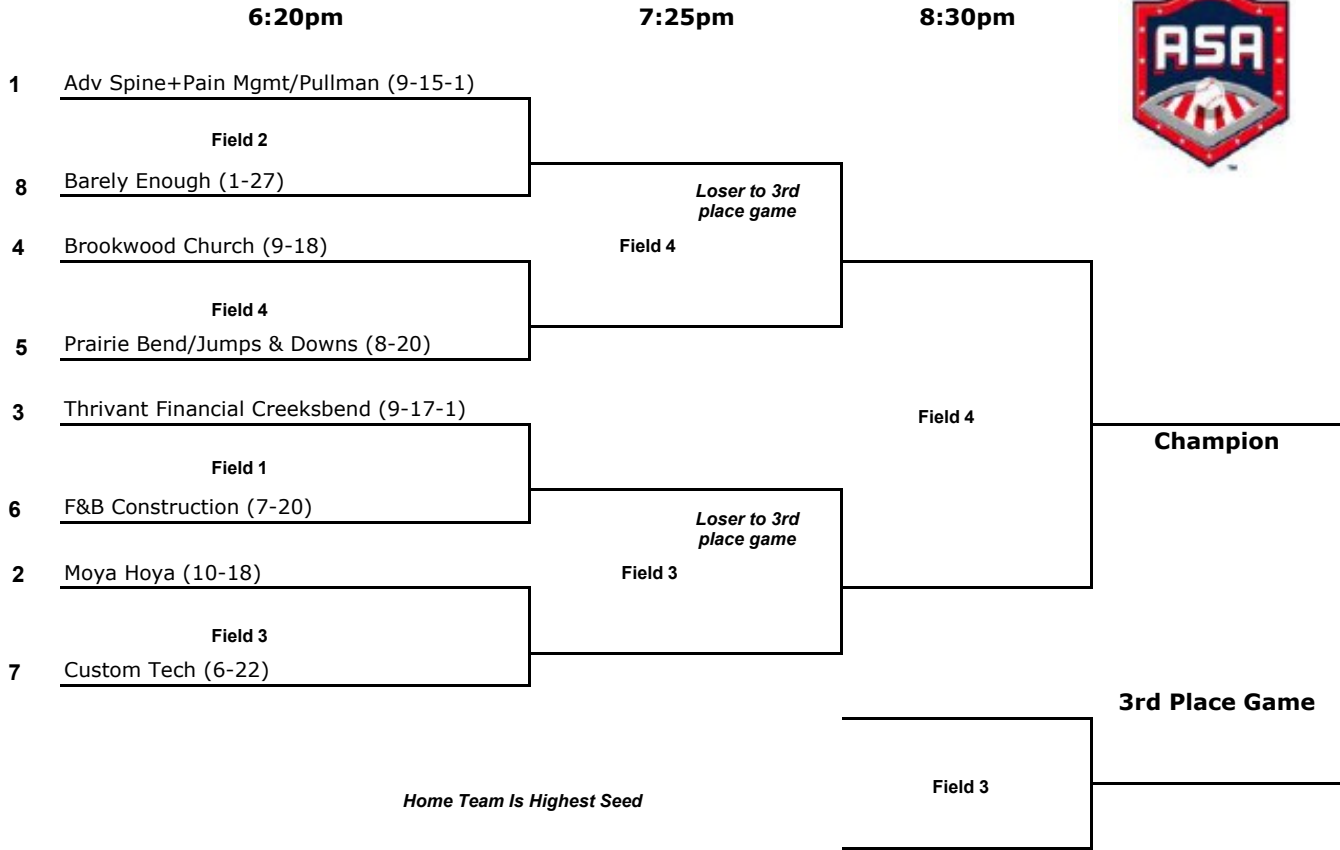

2014 Shakopee Wednesday Night League - Bottom 8 End of Year Tournament 08/13/2014

Winner's Bracket

Consolation Bracket

Tiebreaker Rules

- 1.Head to Head record
- 2.Head to Head Score differential
- 3.Common opponent record

Home Team Is Highest Seed