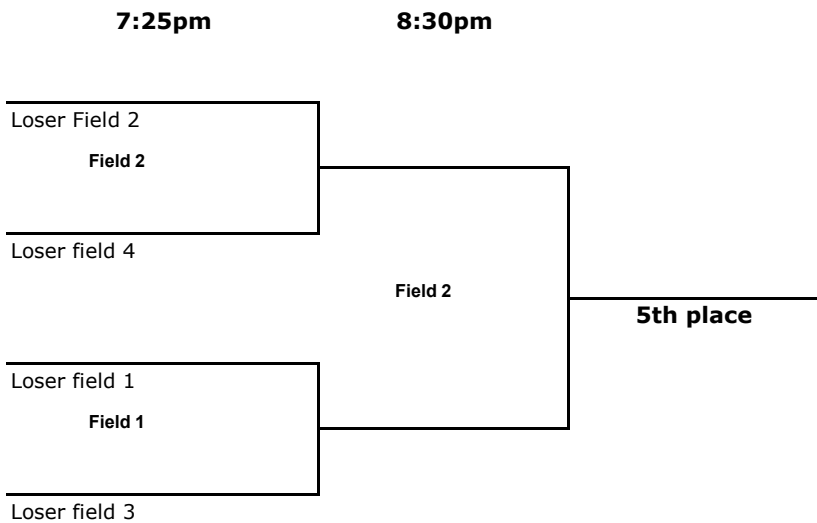

2014 Shakopee Wednesday Night League - Bottom 8 End of Year Tournament 08/13/2014

Winner's Bracket

Consolation Bracket

Tiebreaker Rules

- 1.Head to Head record
- 2.Head to Head Score differential
- 3.Common opponent record

Home Team Is Highest Seed